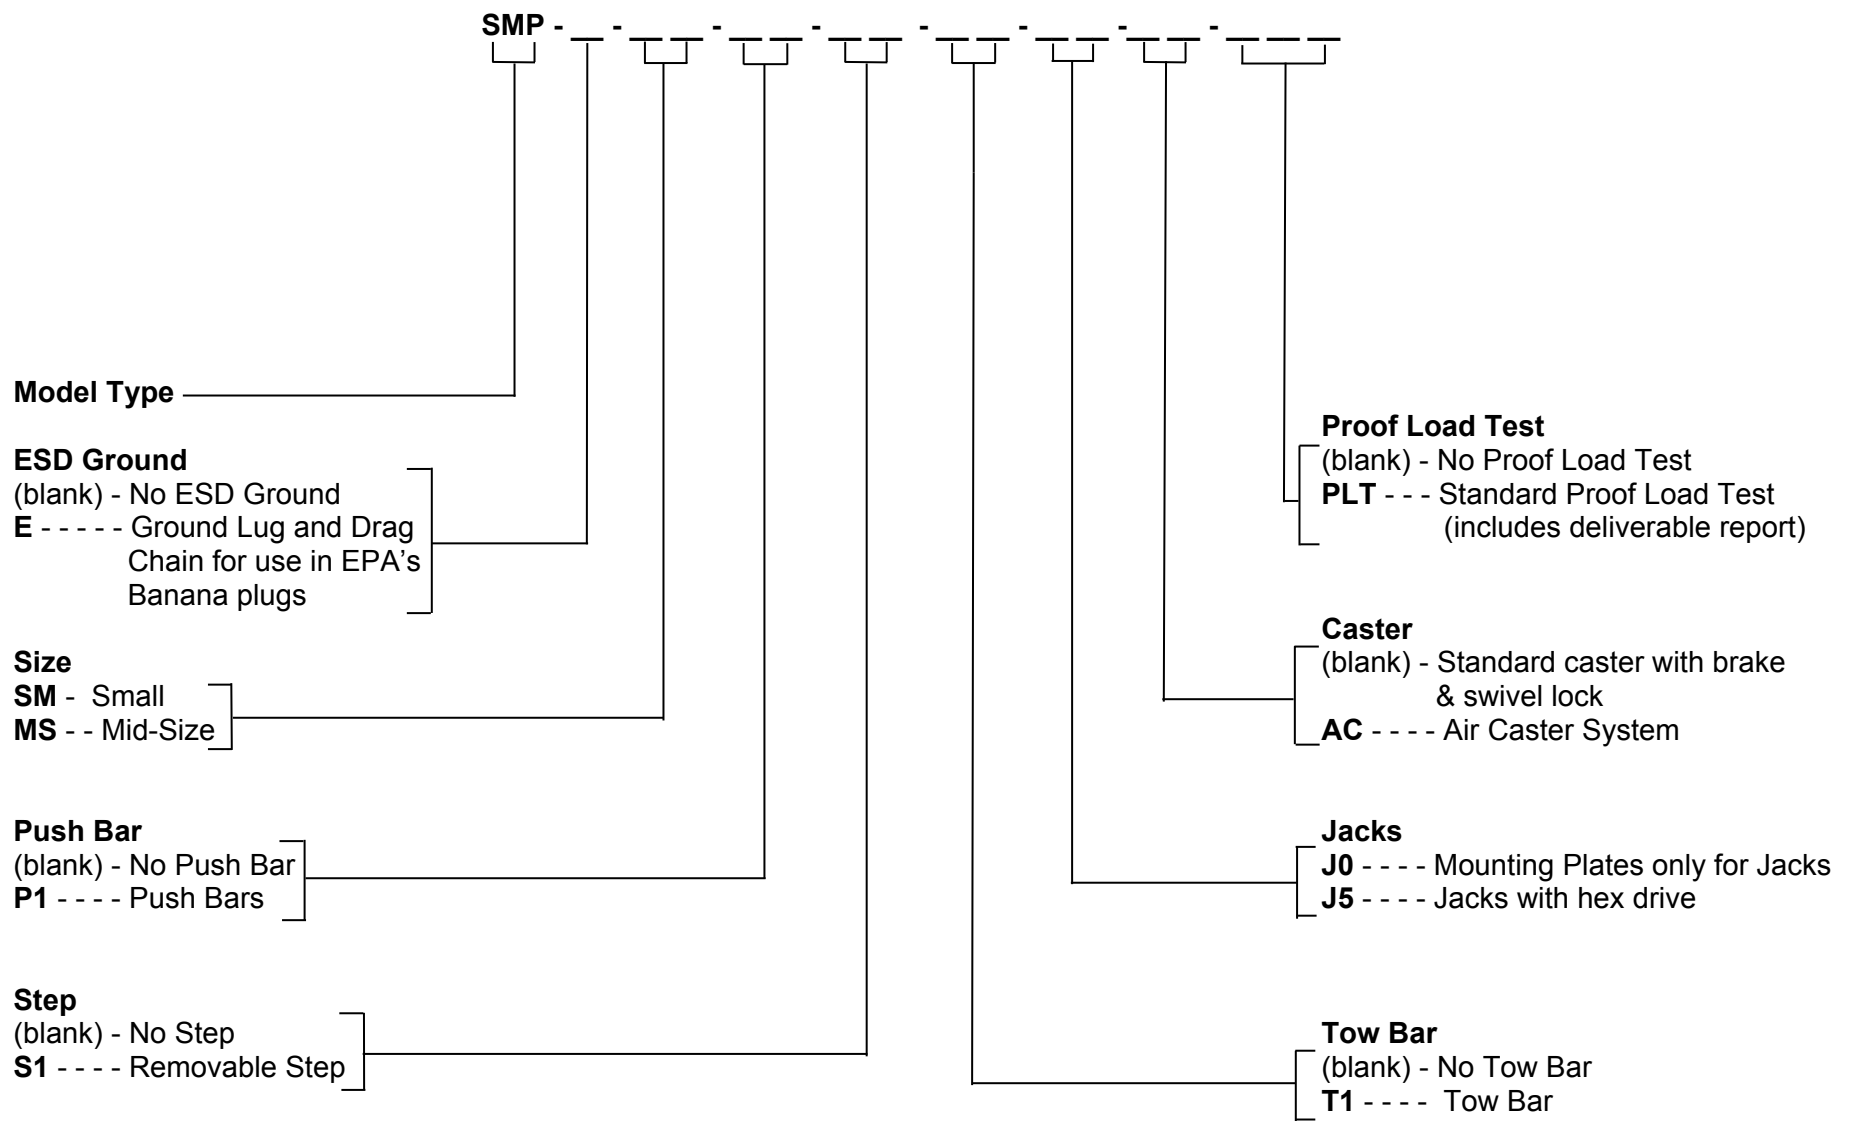

Satellite Mobile Platform
Creating a model number

Example:

SMP - SM - P1 - T1 - PLT
 | | | | |
 Model type Small size Push Bar Tow Bar Standard Proof Load Test