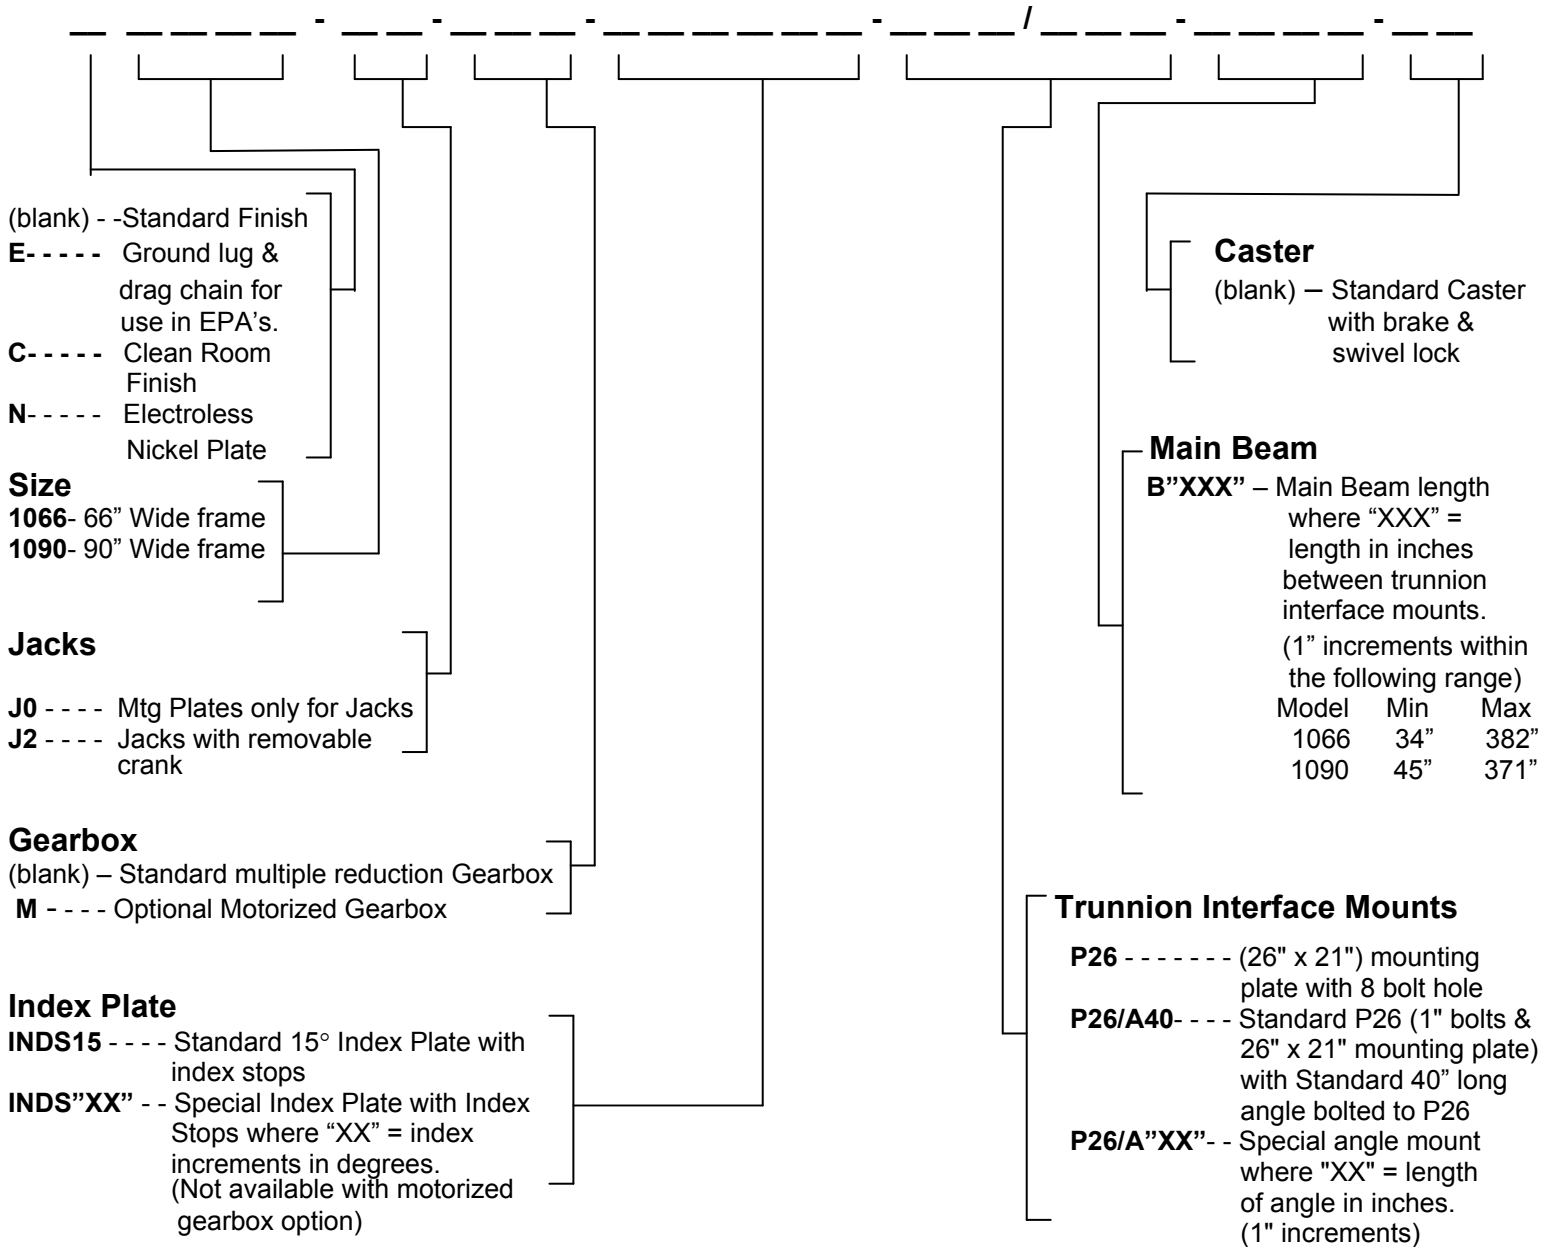

1000 Series
Creating a model number

Examples:

E 1066 - **J2** - **INDS15** - **P26/A40** - **B 120**

Ground Lug And drag chain 66" frame width Jacks with removable crank 15° Index Plate with stops Angle Interface 40" length width Inside Length between Trunnion Mount 120"

1090 - **J0** - **INDS20** - **P26/A50** - **B300**

89" frame width Mounting Plates only for jacks 20° Index Plate with stops (Special) Angle Interfaces 50" Length (Special) Inside Length Between Trunnion Mount 300"